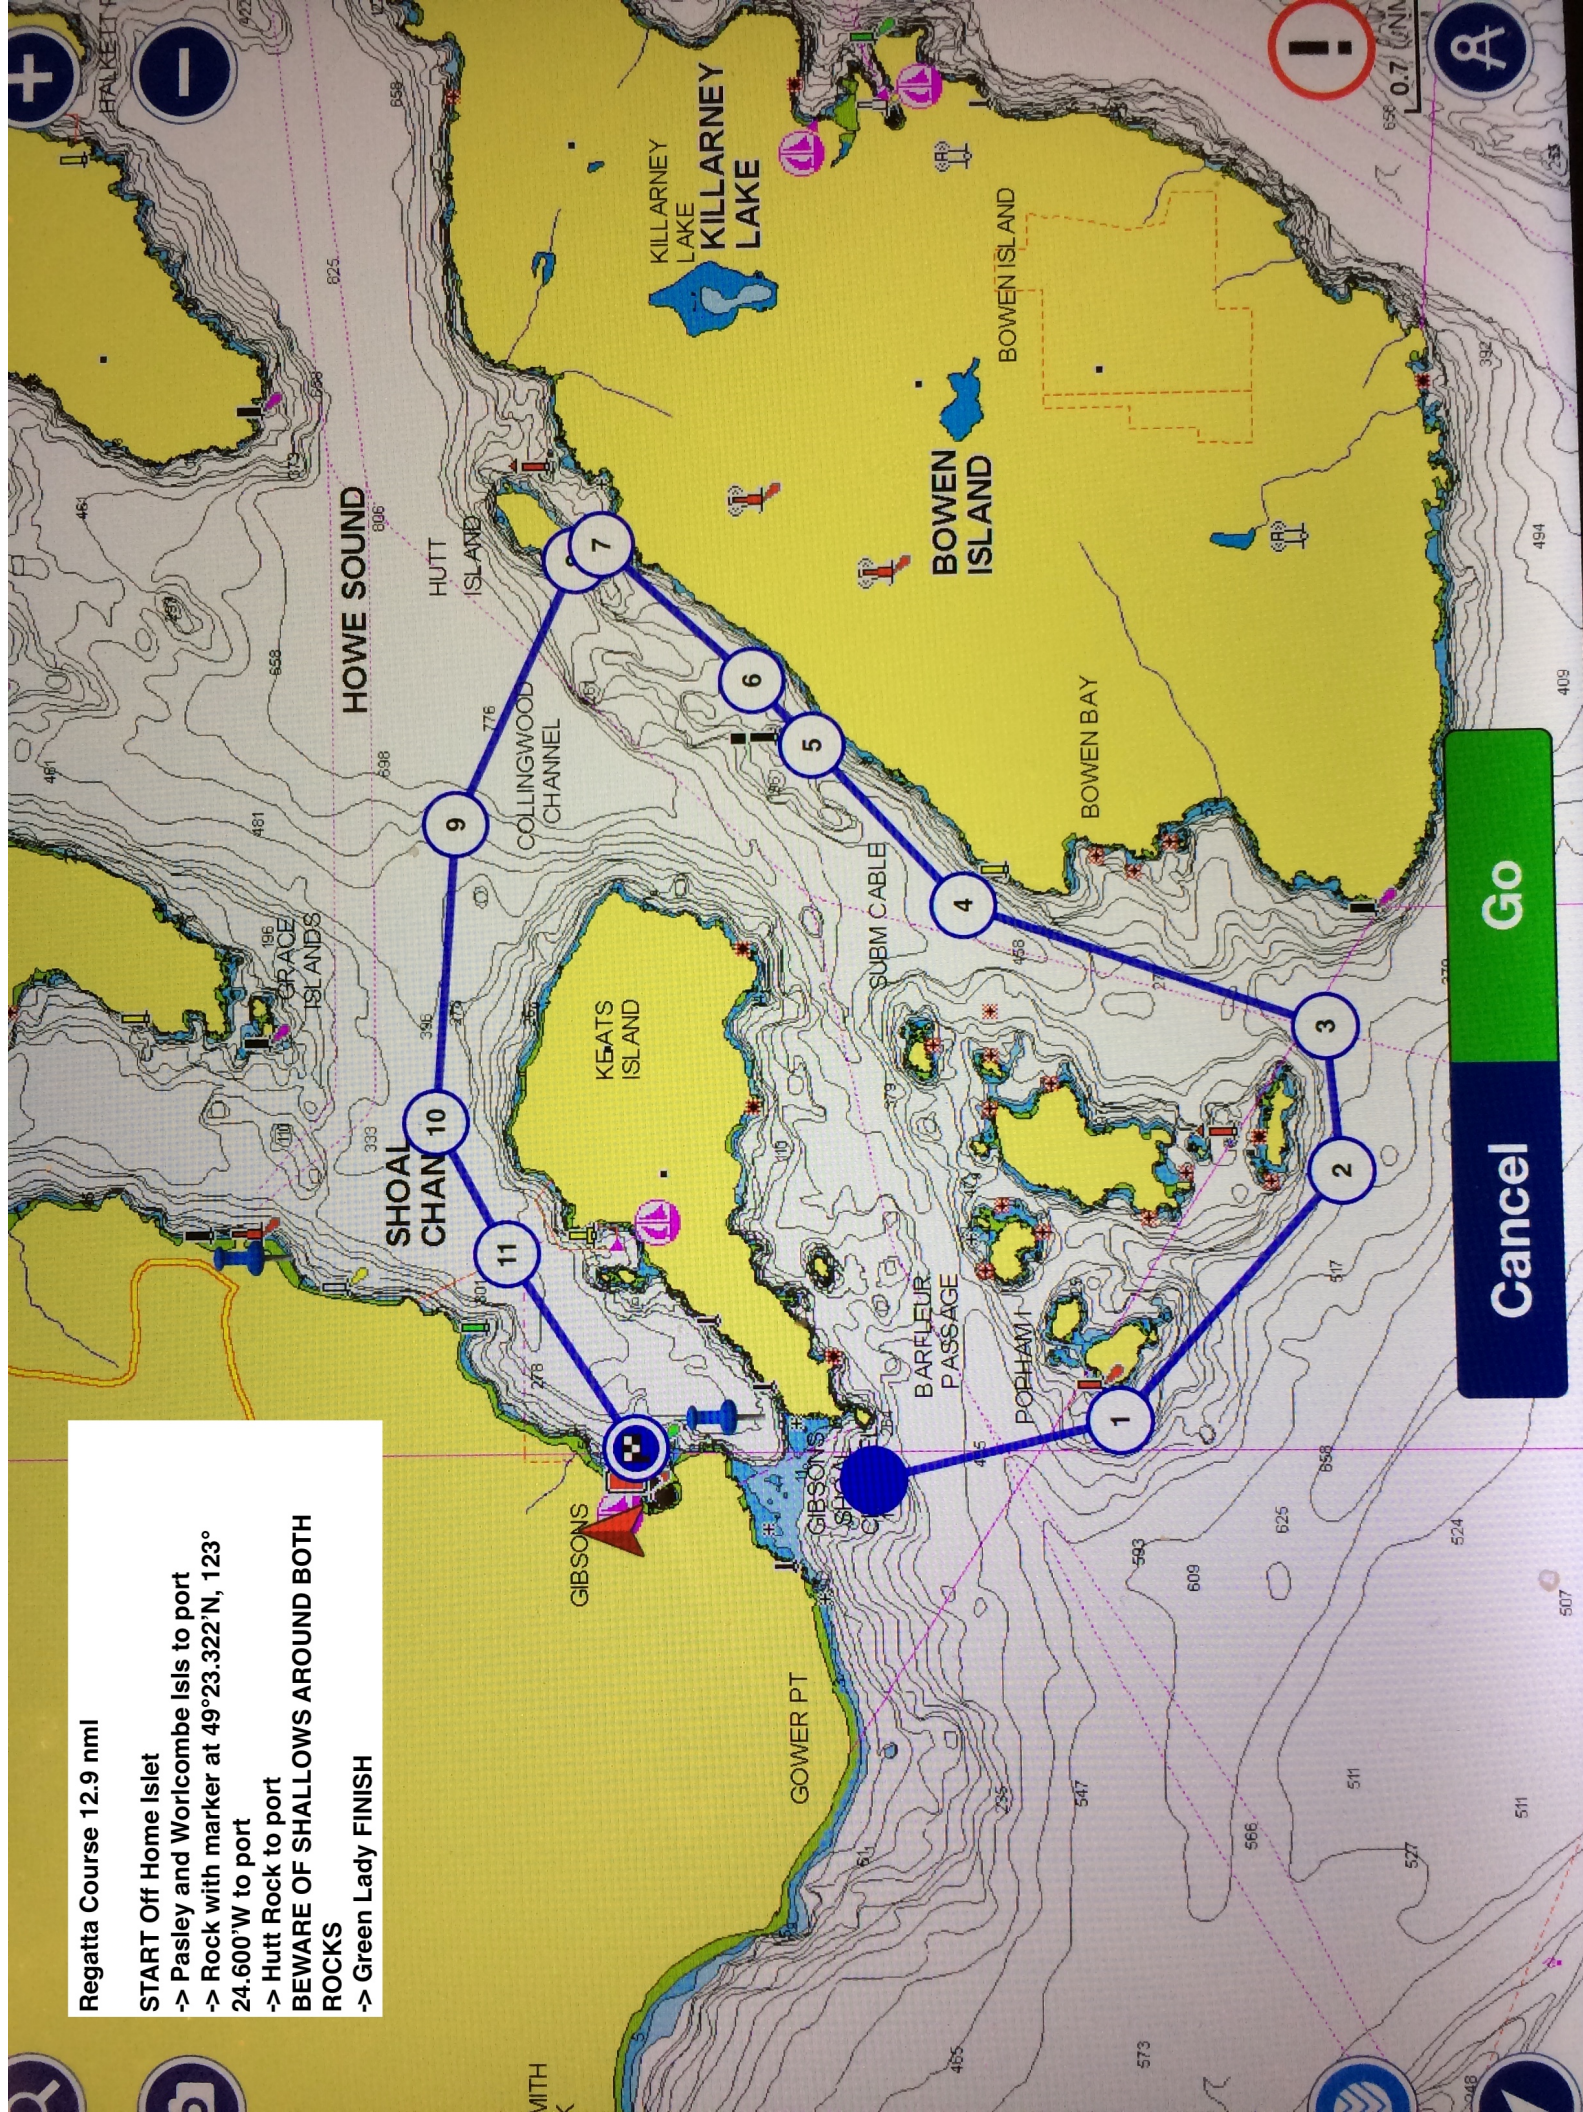

Regatta Course 12.9 nmi

START Off Home Islet

- > Pasley and Worlicombe Isls to port
 - > Rock with marker at 49°23.322'N, 123°24.600'W to port
 - > Hutt Rock to port
- BEWARE OF SHALLOWS AROUND BOTH ROCKS**
- > Green Lady FINISH

Cancel **Go**